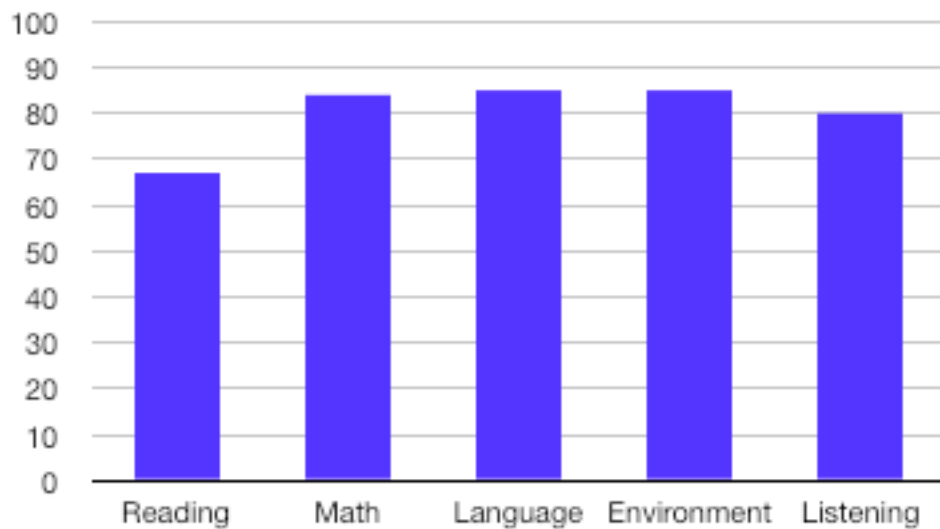

Average SAT (2008-09) - First Grade