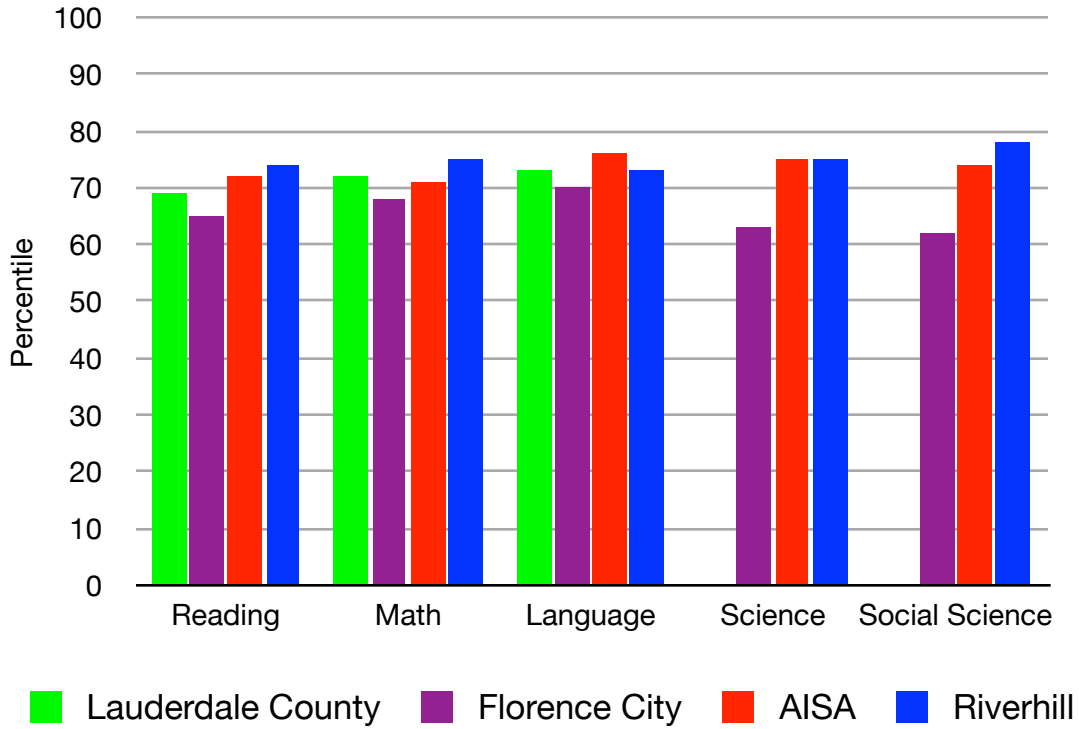

SAT Scores for 2008-2009

The following includes SAT scores for the year of 2008-2009. The third through eighth grade scores are compared to scores available for schools in the area as well as Alabama Independent Schools Association (AISA). No comparison scores were available for kindergarten through second grades.

Average SAT (2008-09) - Kindergarten

Average SAT (2008-09) - First Grade

Average SAT (2008-09) - Second Grade

Average SAT (2008-09) - 3rd Grade

Average SAT (2008-09) - 4th Grade

Average SAT (2008-09) - 5th Grade

Average SAT (2008-09) - 6th Grade

Average SAT (2008-09) - 7th Grade

Average SAT (2008-09) - 8th Grade