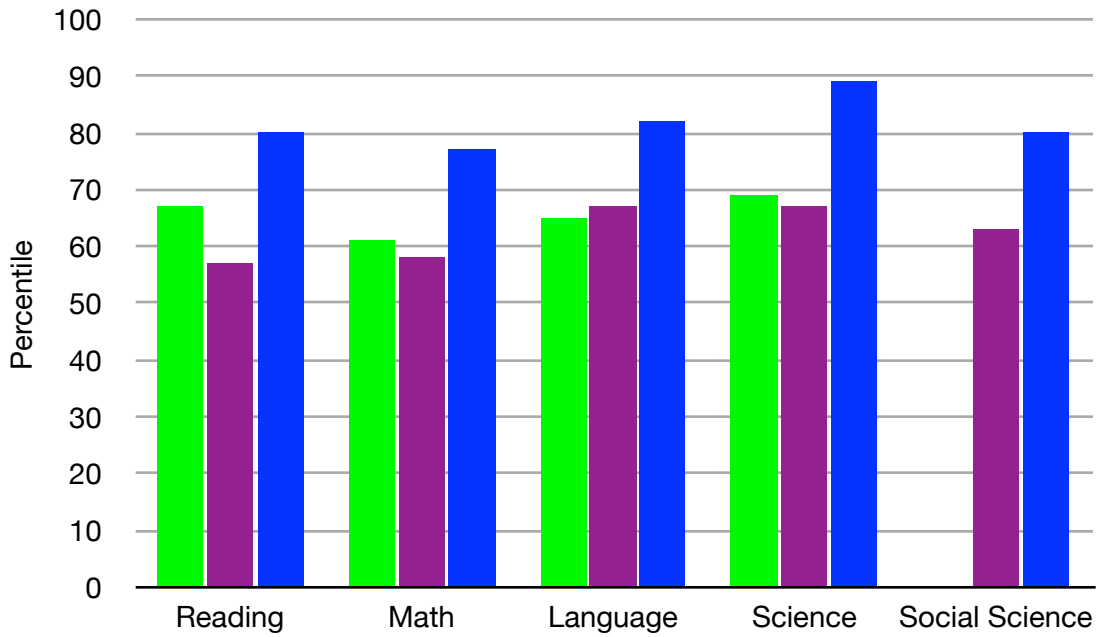

Average SAT (2008-09) - 6th Grade

Average SAT (2008-09) - 5th Grade