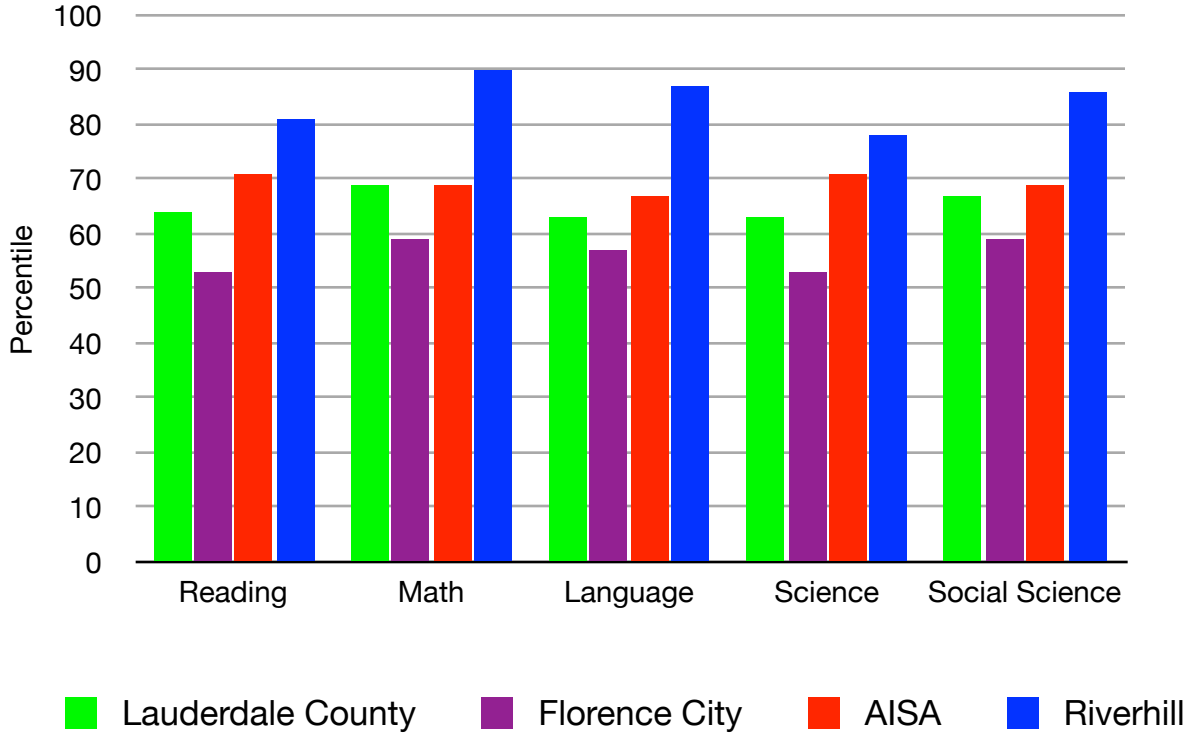

SAT Scores for 2008-2009

The following includes SAT scores for the year of 2008-2009. The third through eighth grade scores are compared to scores available for schools in the area as well as Alabama Independent Schools Association (AISA). No comparison scores were available for kindergarten through second grades.

Average SAT (2008-09) - Kindergarten

Average SAT (2008-09) - First Grade

Average SAT (2008-09) - Second Grade

Average SAT (2008-09) - 3rd Grade

Average SAT (2008-09) - 4th Grade

Average SAT (2008-09) - 5th Grade

Average SAT (2008-09) - 6th Grade

Average SAT (2008-09) - 7th Grade

Average SAT (2008-09) - 8th Grade