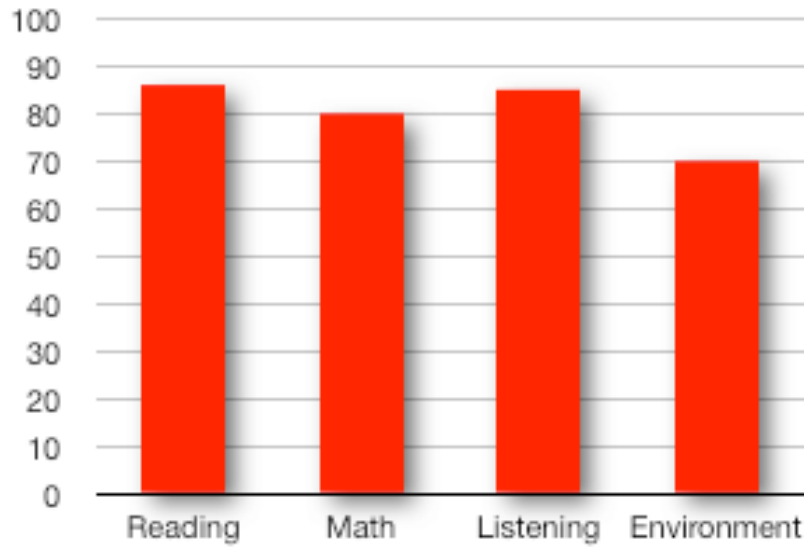

SAT Scores for 2008-2009

The following includes SAT scores for the year of 2008-2009. The third through eighth grade scores are compared to scores available for schools in the area as well as Alabama Independent Schools Association (AISA). No comparison scores were available for kindergarten through second grades.

Average SAT (2008-09) - Kindergarten