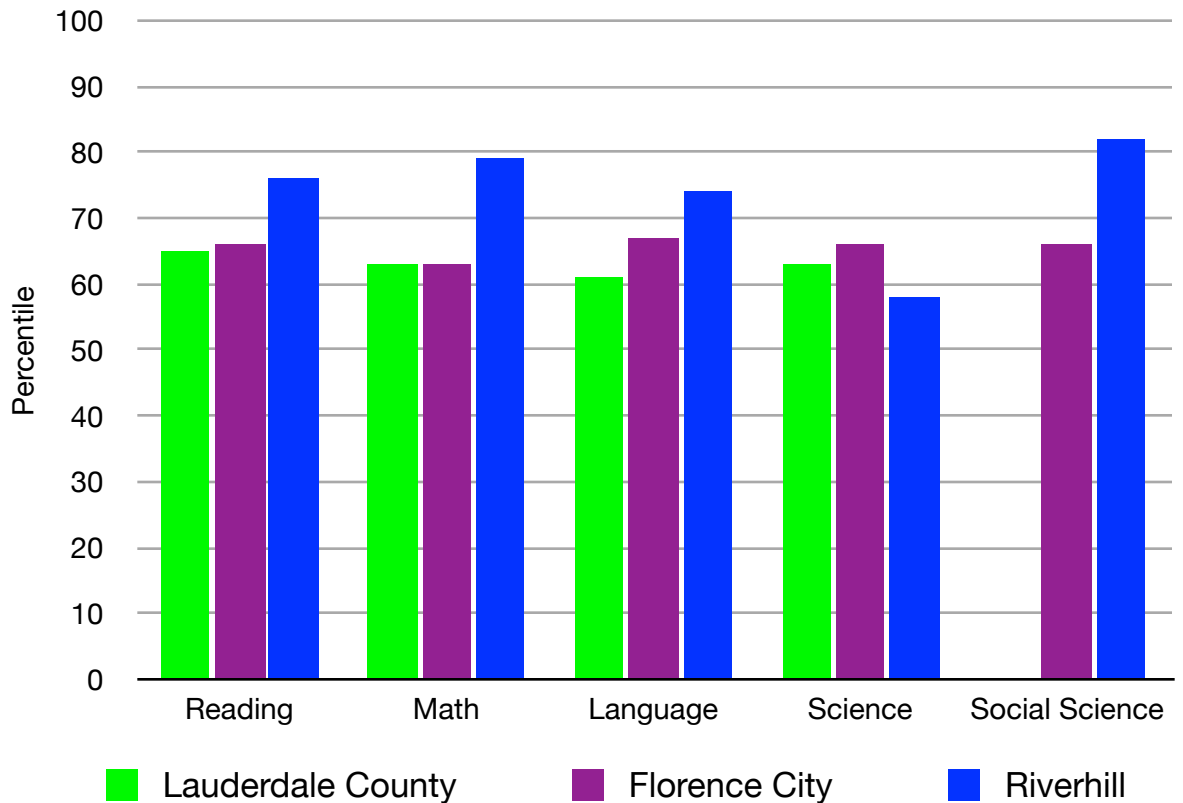

SAT Scores for 2008-2009

The following includes SAT scores for the year of 2008-2009. The third through eighth grade scores are compared to scores available for schools in the area as well as Alabama Independent Schools Association (AISA). No comparison scores were available for kindergarten through second grades.

Average SAT (2008-09) - Kindergarten

Average SAT (2008-09) - First Grade

Average SAT (2008-09) - Second Grade

Average SAT (2008-09) - 3rd Grade

Average SAT (2008-09) - 4th Grade

Average SAT (2008-09) - 5th Grade

Average SAT (2008-09) - 6th Grade

Average SAT (2008-09) - 7th Grade

Average SAT (2008-09) - 8th Grade