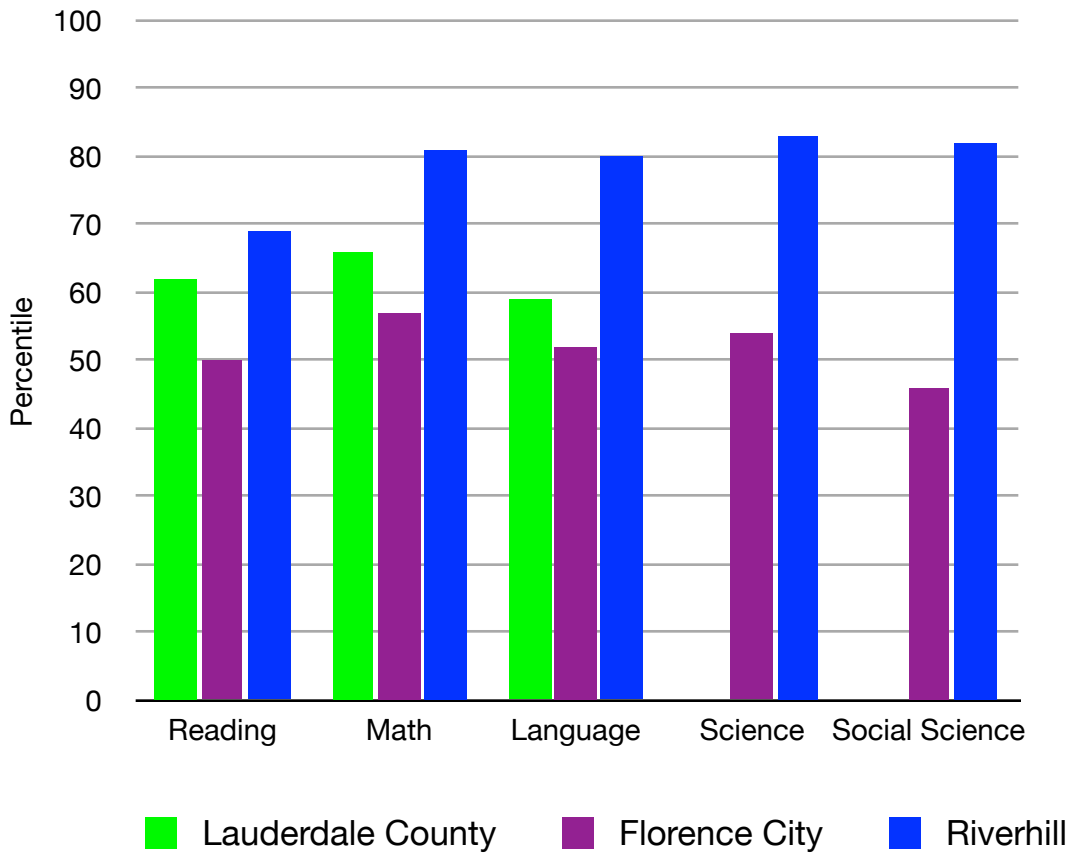

SAT Scores for 2008-2009

The following includes SAT scores for the year of 2008-2009. The third through eighth grade scores are compared to scores available for schools in the area as well as Alabama Independent Schools Association (AISA). No comparison scores were available for kindergarten through second grades.

Average SAT (2008-09) - Kindergarten

Average SAT (2008-09) - First Grade

Average SAT (2008-09) - Second Grade

Average SAT (2008-09) - 3rd Grade

Average SAT (2008-09) - 4th Grade

Average SAT (2008-09) - 5th Grade

Average SAT (2008-09) - 6th Grade

Average SAT (2008-09) - 7th Grade

Average SAT (2008-09) - 8th Grade