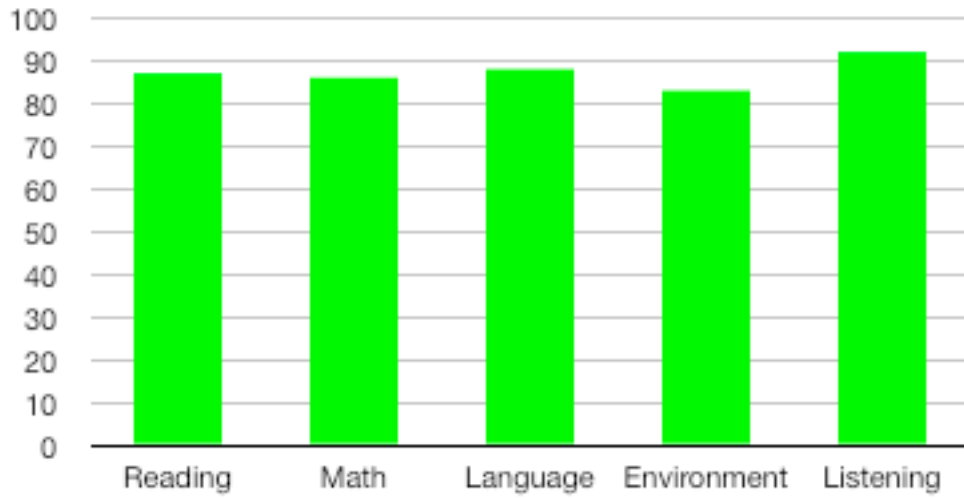

Average SAT (2008-09) - Second Grade